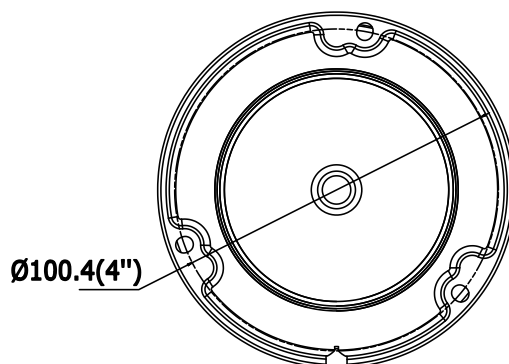

### Key Features

- Up to 8 megapixel high resolution
- Max. 3840 × 2160 @20fps
- 2.8 mm fixed lens
- H.265, H.265+, H.264+, H.264
- 120dB Wide Dynamic Range
- 3D Digital Noise Reduction
- 12 VDC & PoE (802.3af)
- IR range: up to 30 m
- Support on-board storage, up to 128 GB
- Audio I/O, Alarm I/O, optional
- IP67, IK10
- 3-axis adjustment

## Dimensions

Unit: mm